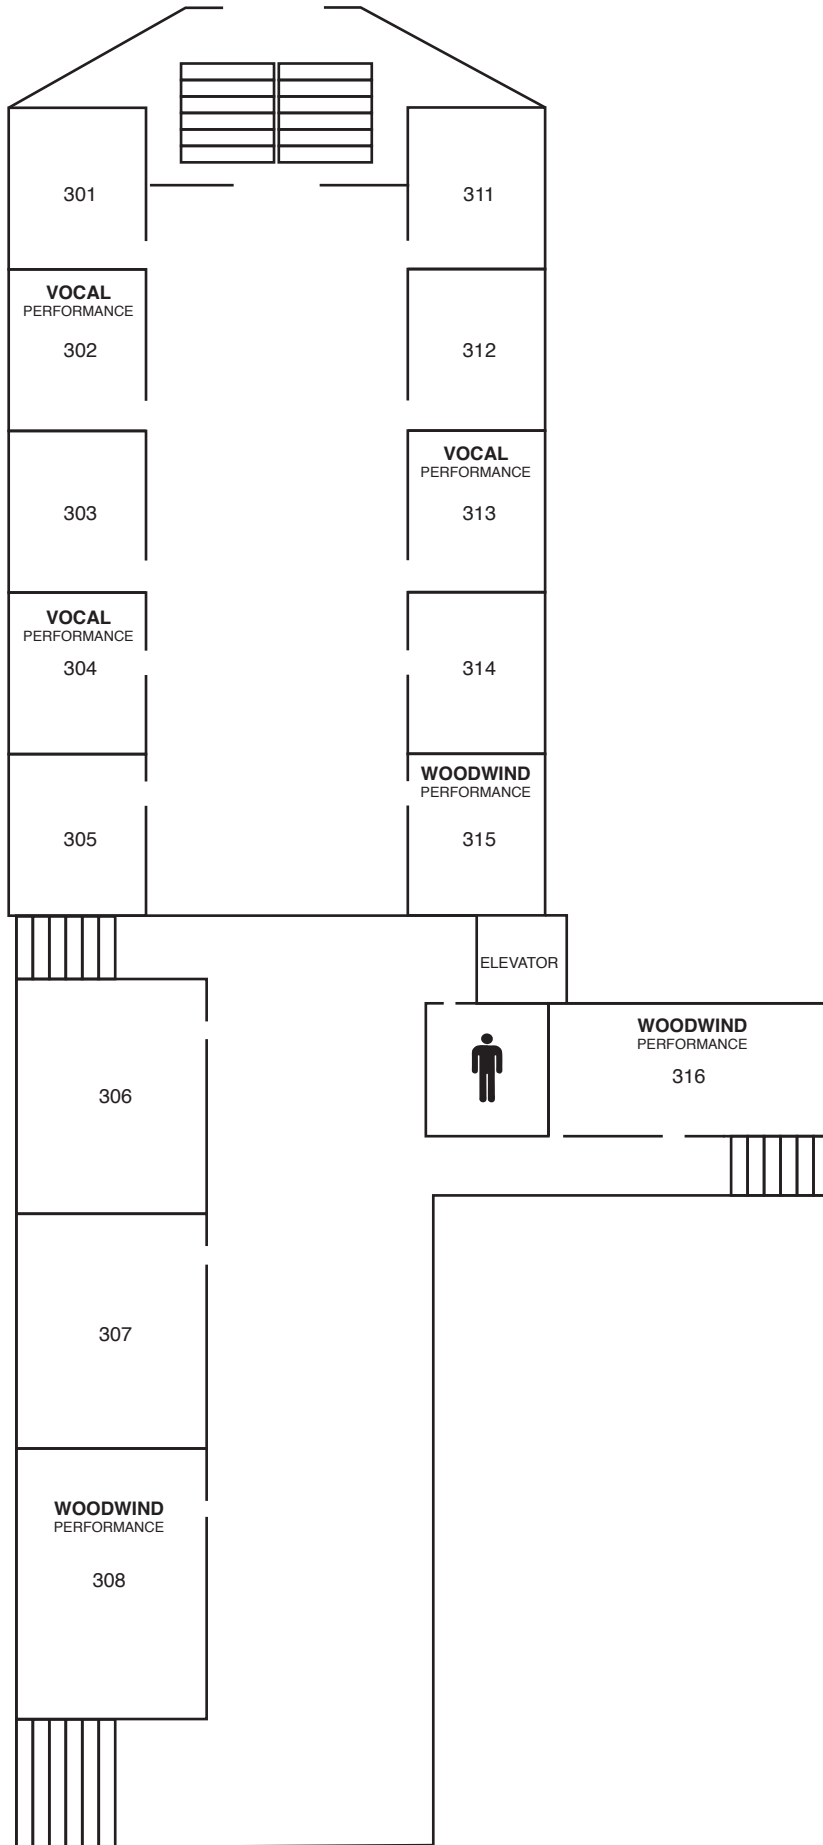

Beech Ave

PANTHERS

ELDER HIGH SCHOOL MAIN FLOOR

NOTE: AUDITORIUM LOCATED AT SETON HIGH SCHOOL

ELDER HIGH SCHOOL 2ND FLOOR

ELDER HIGH SCHOOL

3RD FLOOR

ELDER HIGH SCHOOL BASEMENT