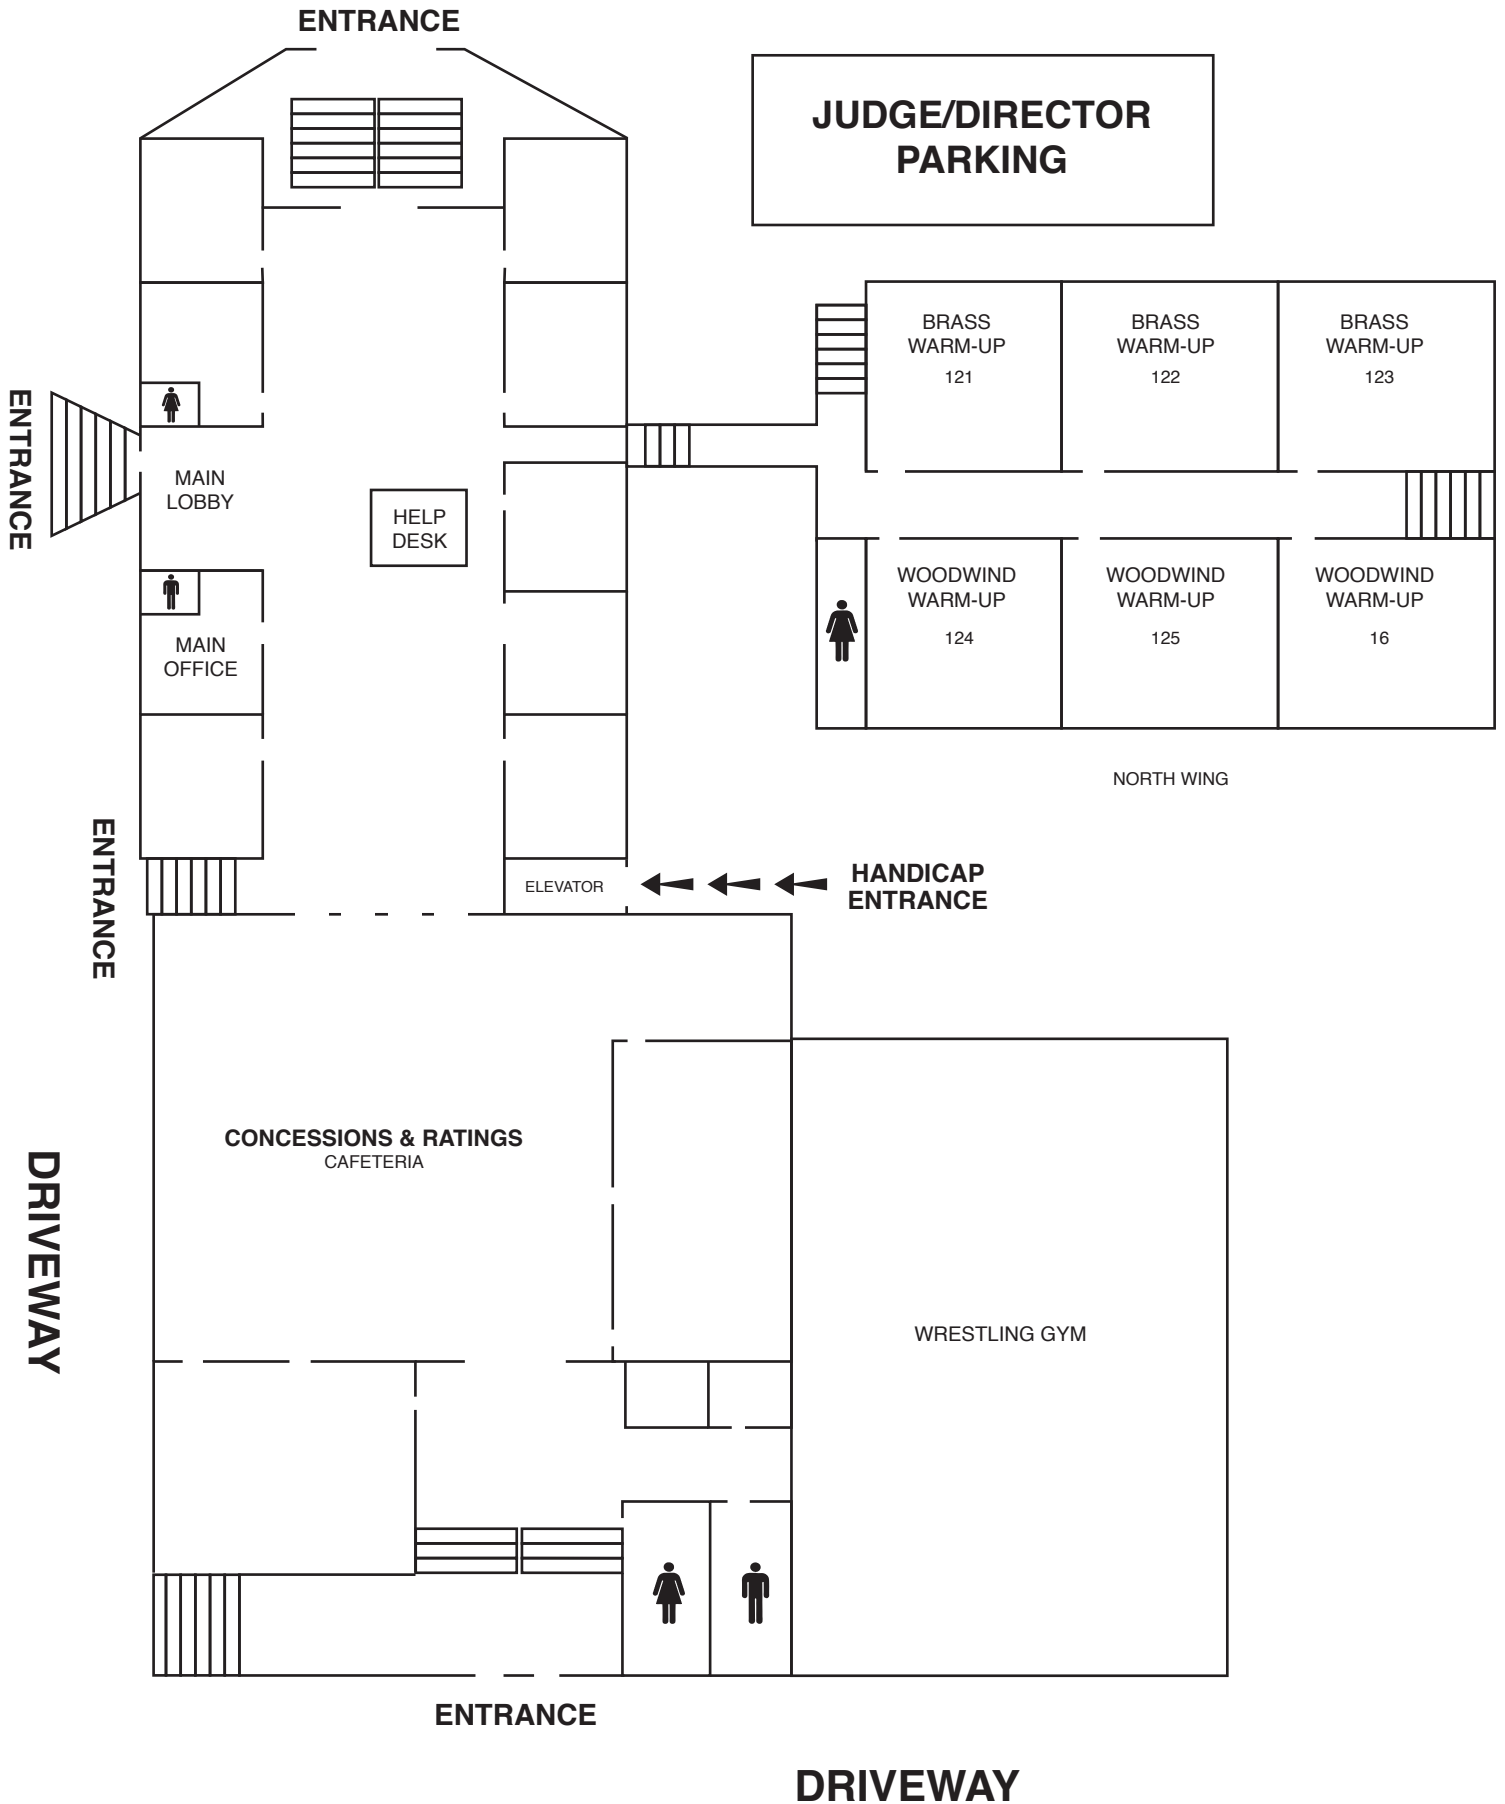

Judge Parking

Elevator

To AUD

Main Building

Entrance

Parking Garage

Vincent Ave

Vincent Ave

Beech Ave

PANTHERS

ELDER HIGH SCHOOL MAIN FLOOR

NOTE: AUDITORIUM LOCATED AT SETON HIGH SCHOOL

ELDER HIGH SCHOOL 2ND FLOOR

ELDER HIGH SCHOOL

3RD FLOOR

ELDER HIGH SCHOOL BASEMENT