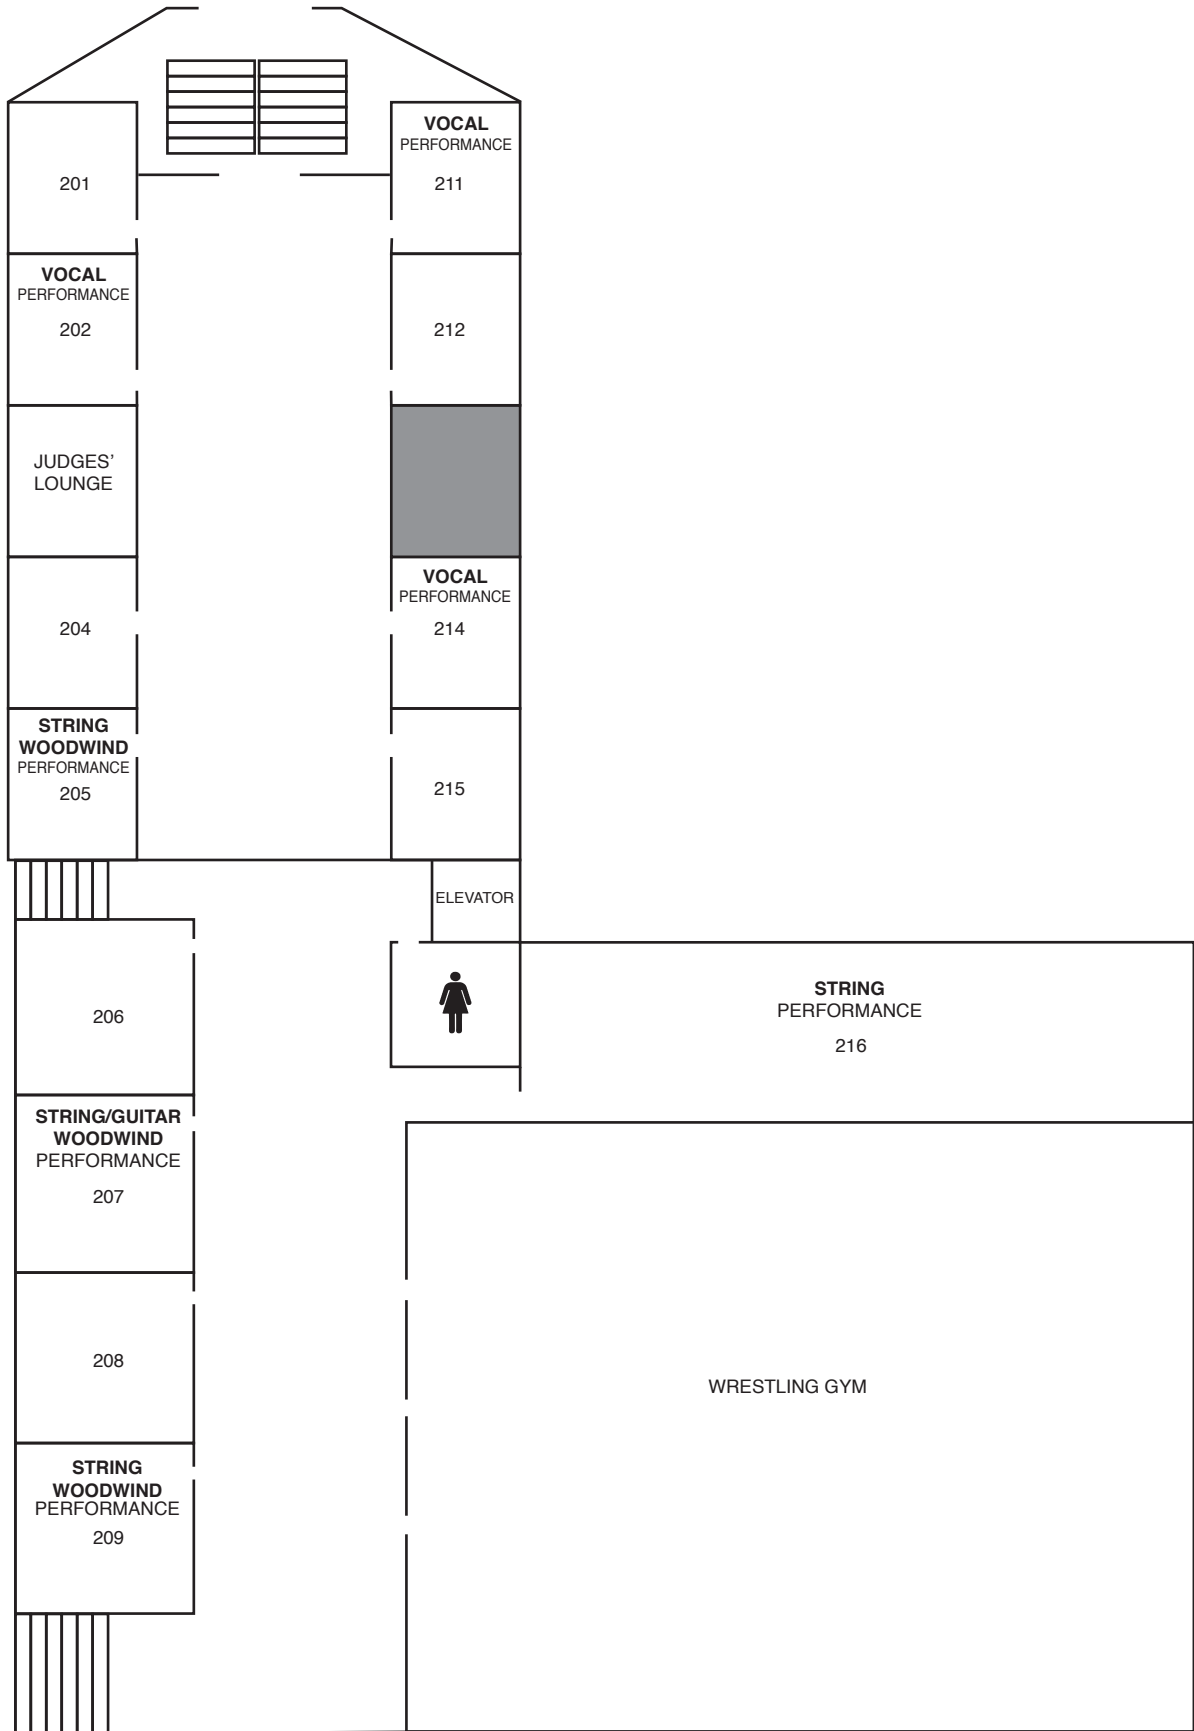

Beech Ave

PANTHERS

ELDER HIGH SCHOOL MAIN FLOOR

NOTE: AUDITORIUM LOCATED AT SETON HIGH SCHOOL

ELDER HIGH SCHOOL 2ND FLOOR

ELDER HIGH SCHOOL

3RD FLOOR

ELDER HIGH SCHOOL BASEMENT