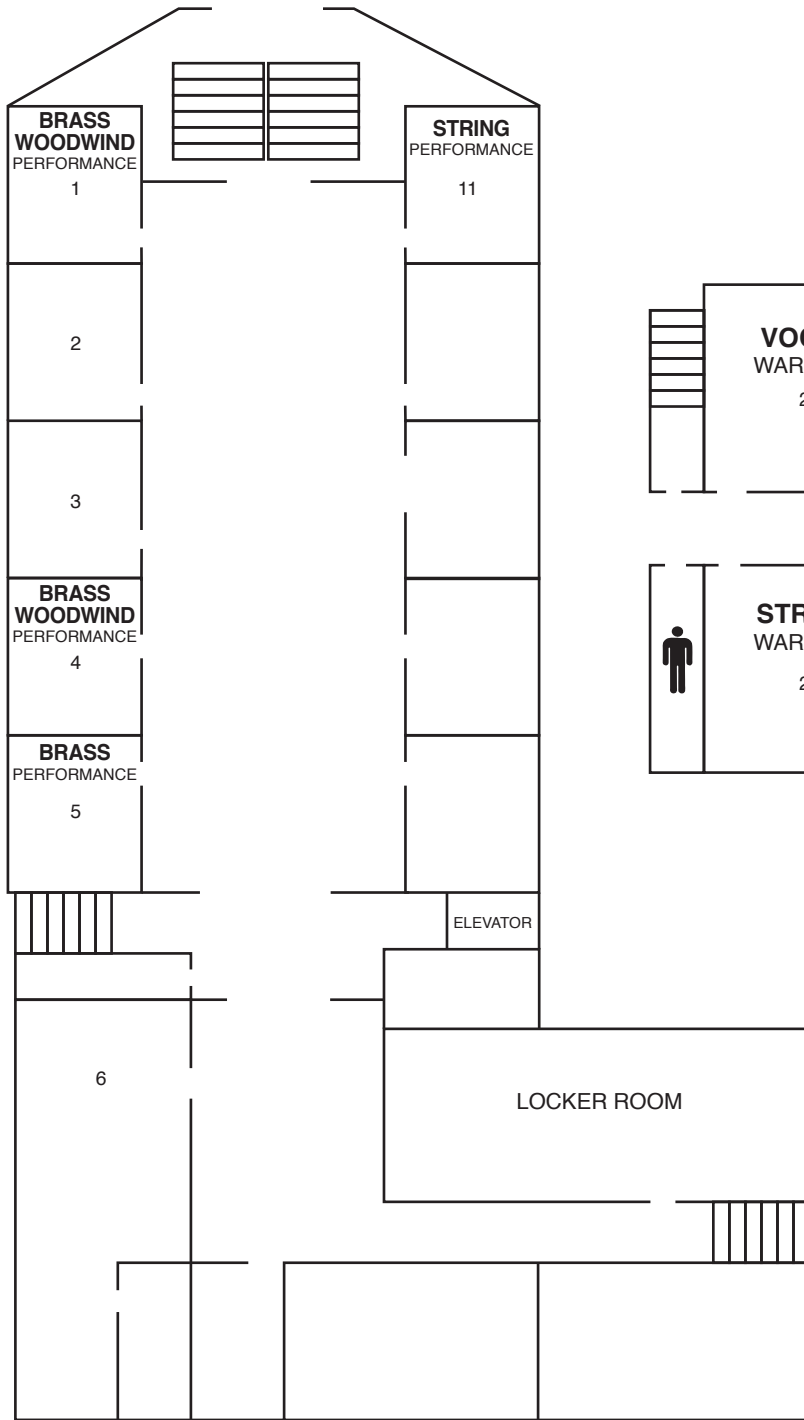

Beech Ave

PANTHERS

ELDER HIGH SCHOOL MAIN FLOOR

NOTE: AUDITORIUM LOCATED AT SETON HIGH SCHOOL

ELDER HIGH SCHOOL 2ND FLOOR

ELDER HIGH SCHOOL

3RD FLOOR

ELDER HIGH SCHOOL BASEMENT

NORTH WING
LOWER LEVEL

ELDER HIGH SCHOOL SCHAEFER CENTER